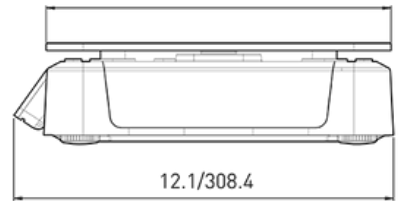

Dimensions:

15/380.0

11/280.0

Whether you're selling farm-fresh veggies or snazzy packaged treats, this scale has got your back, no sweat!

www.avocetscales.co.za

Follow us on Social Media @

enquiries@avocetsa.co.za