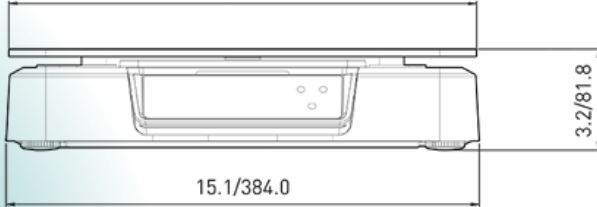

* Specifications & information can change at any time without prior notice. T's & C's Apply* Images are not to scale*

By CAS

Point-Of-Sale Scale

The PDN Series

With its low profile and space-saving design, the PDN is a real master of efficiency.

Dimensions:

15/380.0

11/280.0

Whether you're selling farm-fresh veggies or snazzy packaged treats, this scale has got your back, no sweat!

www.avocetscales.co.za

Follow us on Social Media @

enquiries@avocetsa.co.za