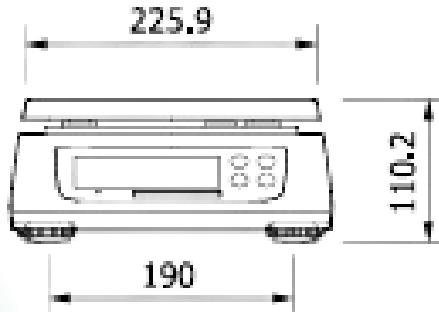

Introducing the SW-II: your new trusty sidekick in any industrial setup, even the bustling bazaars of yesteryear. This sleek scale boasts an ergonomic design, making it a breeze to handle.

With a maximum resolution of 1/15,000, it's no wonder the SW-II can handle any task thrown its way. Plus, it's got a USB port for effortless communication and a rear display for customers to keep tabs on their goods.

Portion Scales

The SW-II

By CAS

Introducing the SW-II: The One-Stop Solution for All Your Retail Needs!

Dimensions:

www.avocetscales.co.za

Follow us on Social Media @

enquiries@avocetsa.co.za