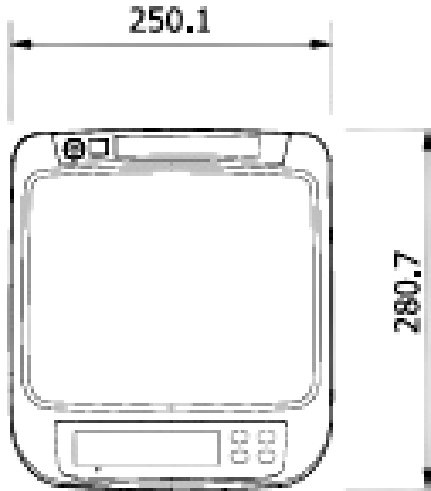

Portion Scales

The SW-II

By CAS

Introducing the SW-II: The One-Stop Solution for All Your Retail Needs!

Features:

- High Resolution for Weighing (Max. 1/15,000, Certificate 1/3,000 dual)
- Easy Grab Body for no-fuss handling
- Ergonomically designed with a low body for comfortable use
- USB Port for COMM. & Power (Optional)
- Rear Display for Customer (Optional)
- Rechargeable Battery (Optional)
- Go up to 1,000 hours with Mn or Pb battery. Yeah, we know it's impressive!

Introducing the SW-II: your new trusty sidekick in any industrial setup, even the bustling bazaars of yesteryear. This sleek scale boasts an ergonomic design, making it a breeze to handle.

With a maximum resolution of 1/15,000, it's no wonder the SW-II can handle any task thrown its way. Plus, it's got a USB port for effortless communication and a rear display for customers to keep tabs on their goods.

Portion Scales

The SW-II

By CAS

Introducing the SW-II: The One-Stop Solution for All Your Retail Needs!

Dimensions:

www.avocetscales.co.za

Follow us on Social Media @

enquiries@avocetsa.co.za