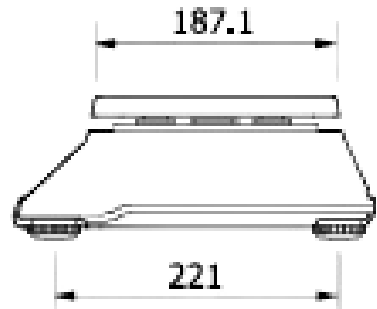

Portion Scales

The SW-II

By CAS

Introducing the SW-II: The One-Stop Solution for All Your Retail Needs!

Dimensions:

www.avocetscales.co.za

Follow us on Social Media @

enquiries@avocetsa.co.za